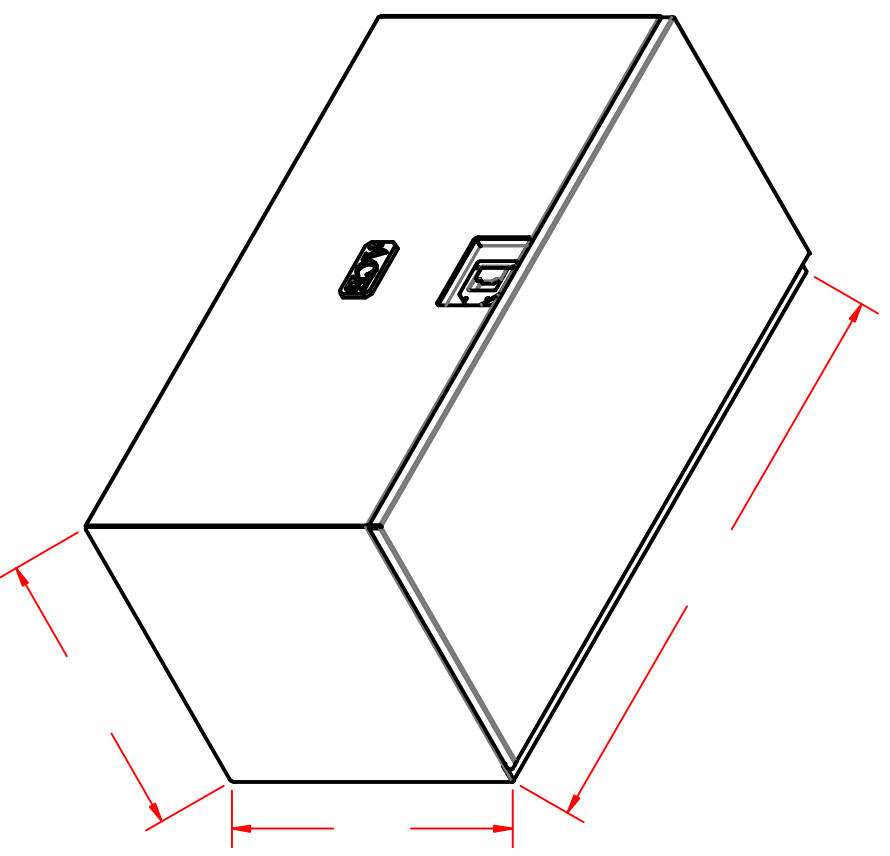

PART#

QTY

W/O#

- BODY: SMOOTH CHECKER PLATE
- DOOR: SMOOTH CHECKER PLATE
- NAME: ACE NONE
- PLATE: CUSTOMER'S

MOUNT KIT: T81 T82 NONE

CHECK CHAINS: YES NO

GAS STRUTS: YES NO

NOTE: OFFSET ALLOWS DOOR TO OPEN OVER 90°