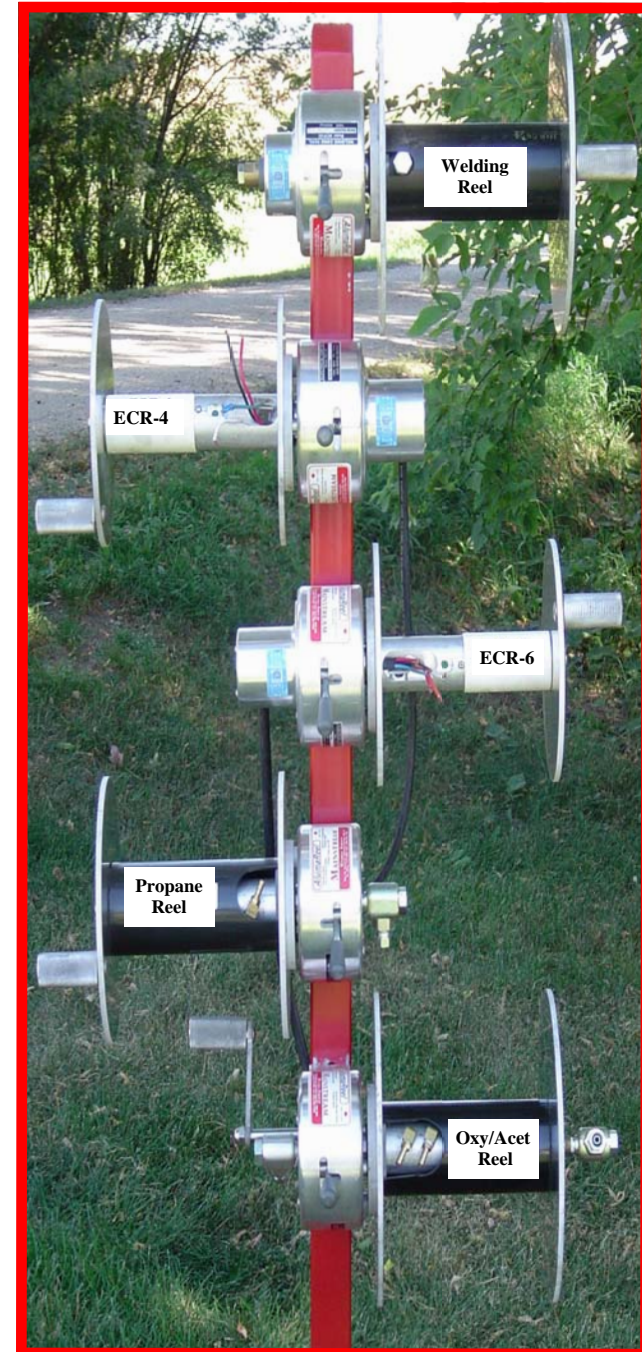

AlumaReels have been engineered for ease of use with an easy mounting structure and simple connections.

They are very low maintenance and create a tidy workstation.

AlumaReels have a smooth roller bearing rotation and are very user friendly.

We recommend that a certified electrician install the reels that require wiring. We are **NOT** responsible for any damage that could be caused by improper installation.

AlumaReel

 **AlumaReel** offers live connection of power cables for direct wiring to a collector ring assembly allowing continuous current as cable is played out or rewound.

 **AlumaReel** cable reels deliver high quality internal wiring with continuous electrical brass contacts (PVC insulated).

 The direct crank rewind system allows for effortless cable rewinds.

AlumaReels are supplied with a spring loaded locking pin and are fully energized in the unlocked or locked position.