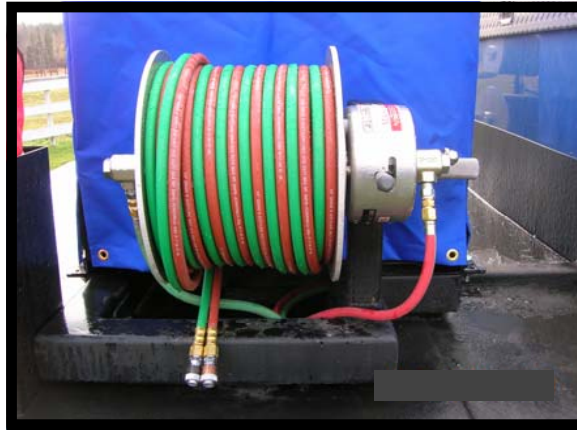

AlumaReels have been engineered for ease of use with an easy mounting structure and simple connections.

They are very low maintenance and create a tidy workstation.

AlumaReels have a smooth roller bearing rotation and are very user friendly.

We recommend that a certified electrician install the reels that require wiring. We are **NOT** responsible for any damage that could be caused by improper installation.

AlumaReel

 **AlumaReel** offers live connection of power cables for direct wiring to a collector ring assembly allowing continuous current as cable is played out or rewound.

 **AlumaReel** cable reels deliver high quality internal wiring with continuous electrical brass contacts (PVC insulated).

 The direct crank rewind system allows for effortless cable rewinds.

AlumaReels are supplied with a spring loaded locking pin and are fully energized in the unlocked or locked position.

 **AlumaReels** are constructed of aluminum and stainless steel and come in five different models.

PROPANE

4-WIRE REMOTE

OXY/ACETYLENE

6-WIRE REMOTE

WELDING REEL

Electrical Reels are CSA inspected.

We offer a one-year manufacturers warranty on all mechanical parts.