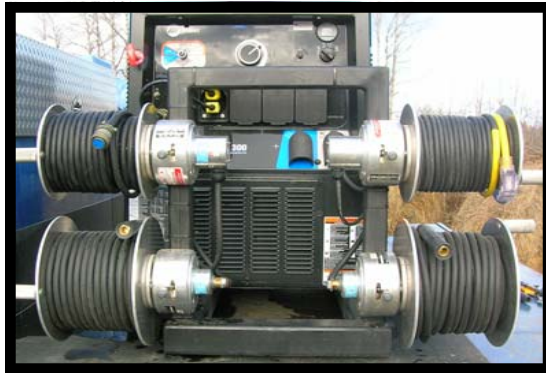

AlumaReels have been engineered for ease of use with an easy mounting structure and simple connections.

They are very low maintenance and create a tidy workstation.

AlumaReels have a smooth roller bearing rotation and are very user friendly.

We recommend that a certified electrician install the reels that require wiring. We are **NOT** responsible for any damage that could be caused by improper installation.

AlumaReel

 **AlumaReel** offers live connection of power cables for direct wiring to a collector ring assembly allowing continuous current as cable is played out or rewound.

 **AlumaReel** cable reels deliver high quality internal wiring with continuous electrical brass contacts (PVC insulated).

 The direct crank rewind system allows for effortless cable rewinds.

AlumaReels are supplied with a spring loaded locking pin and are fully energized in the unlocked or locked position.

 **AlumaReels** are constructed of aluminum and stainless steel and come in five different models.

PROPANE

4-WIRE REMOTE

OXY/ACETYLENE

6-WIRE REMOTE

WELDING REEL

Electrical Reels are CSA inspected.

We offer a one-year manufacturers warranty on all mechanical parts.