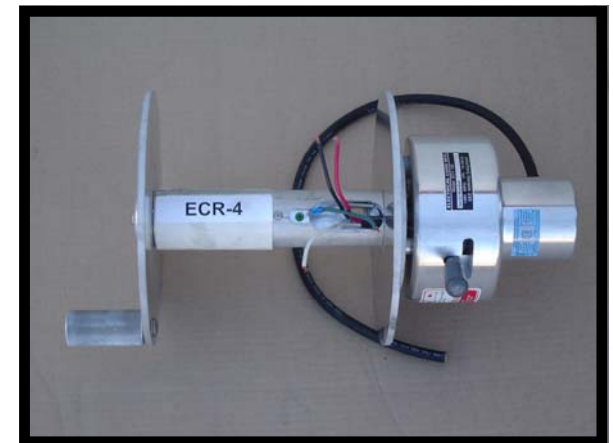

We recommend that a certified electrician install the reels that require wiring. We are **NOT** responsible for any damage that could be caused by improper installation.

AlumaReel

 **AlumaReel** offers live connection of power cables for direct wiring to a collector ring assembly allowing continuous current as cable is played out or rewound.

 **AlumaReel** cable reels deliver high quality internal wiring with continuous electrical brass contacts (PVC insulated).

 The direct crank rewind system allows for effortless cable rewinds.

AlumaReels are supplied with a spring loaded locking pin and are fully energized in the unlocked or locked position.

 **AlumaReels** are constructed of aluminum and stainless steel and come in five different models.

PROPANE

4-WIRE REMOTE

OXY/ACETYLENE

6-WIRE REMOTE

WELDING REEL

Electrical Reels are CSA inspected.

We offer a one-year manufacturers warranty on all mechanical parts.